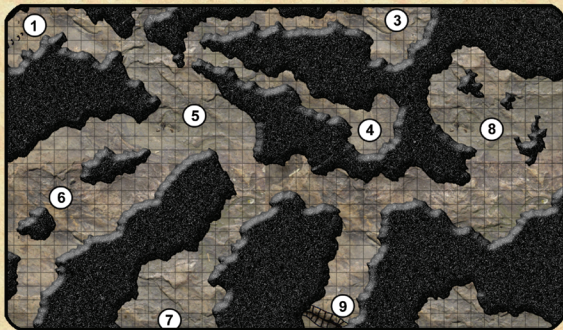

CMAP1

PARATIME DESIGN

# CAVERN MAPS Vol. 1

This PDF contains royalty-free stock art maps perfect for use in most fantasy role-playing games. This volume contains a map with room numbers, a map without numbers, and two printer-friendly maps (with and without numbers). All maps are at 300dpi resolution.

## FREE STOCK ART

**ARTIST: TIM HARTIN**  
2009 PARATIME DESIGN

For More Free Cavern Maps:  
<http://paratime.ca/cartography/>

## MAP LEGEND

Stone Steps

Chasm

Sinkhole

= 10 ft. x 10 ft.

The top of the page is considered to be North by default but the Game Master/Dungeon Master may change this as it suits his or her needs.

---